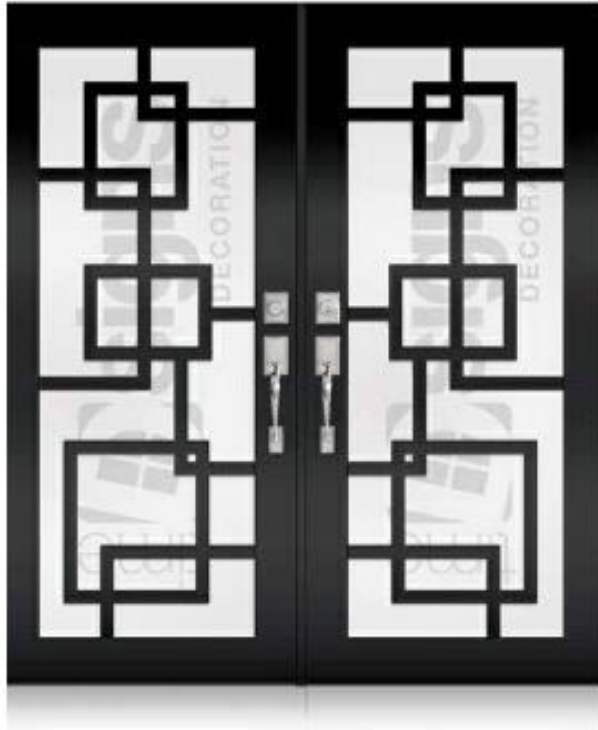

IMPACT DOOR DECORATIONS

TD-DD-BLK45