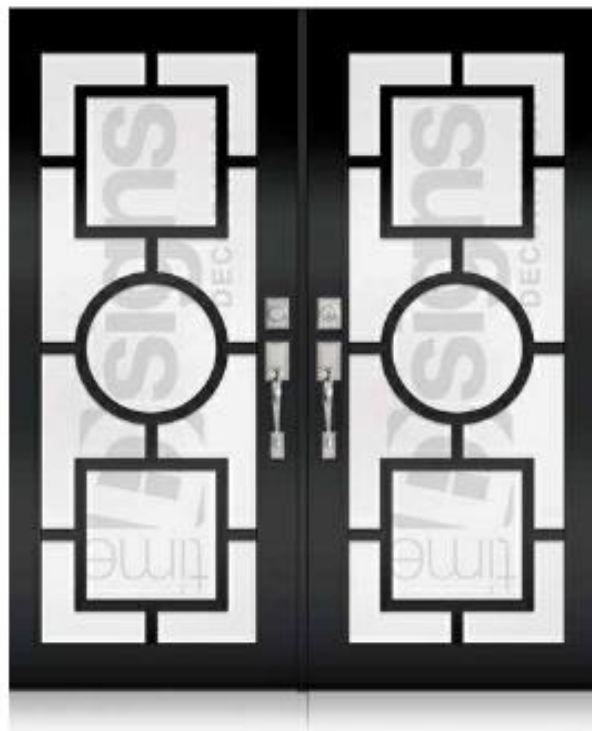

TD-DD-BLK26