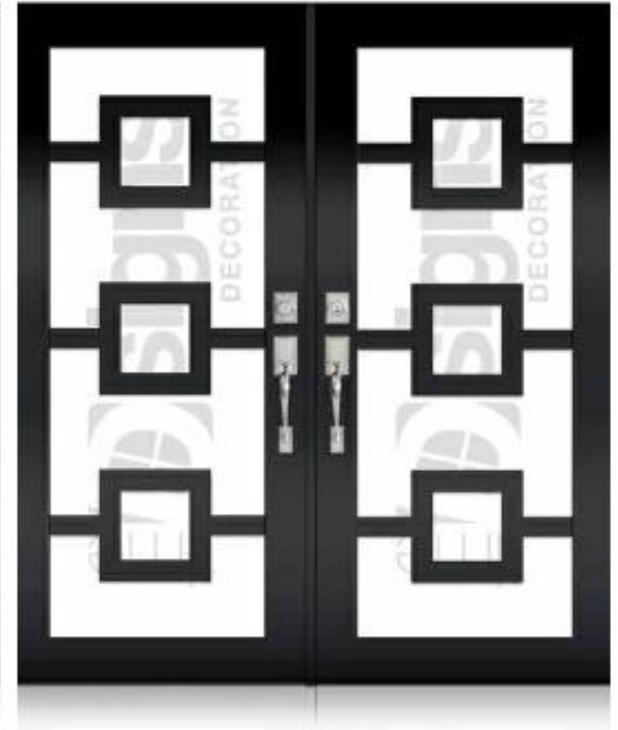

TD-DD-BLK62