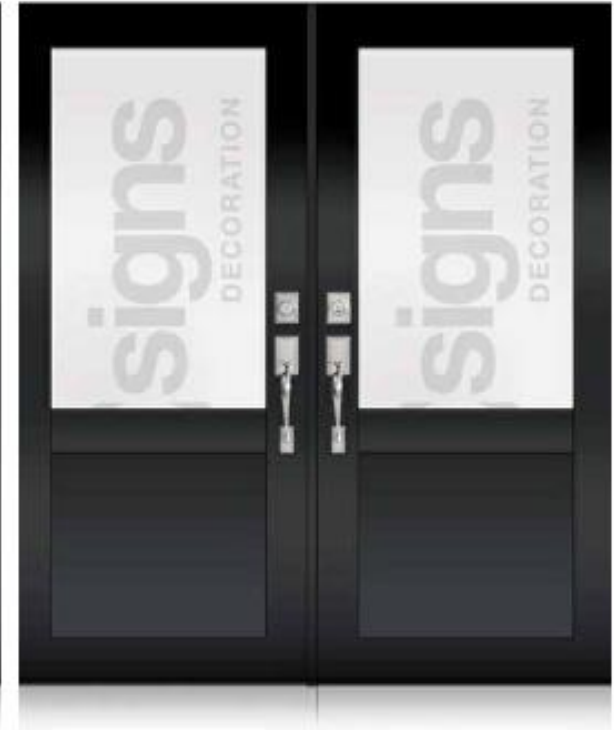

IMPACT DOOR DECORATIONS

TD-DD-BLK45

TD-DD-BLK46

TD-DD-BLK47

DESIGN CODES MEANING GUIDE

DD= DOUBLE DOOR **SD= SINGLE DOOR** | **B= BRONZE** **W= WHITE** **BLK= BLACK**

(786) 828 – 1813 | 170 W 64 STREET, HIALEAH, FL 33012