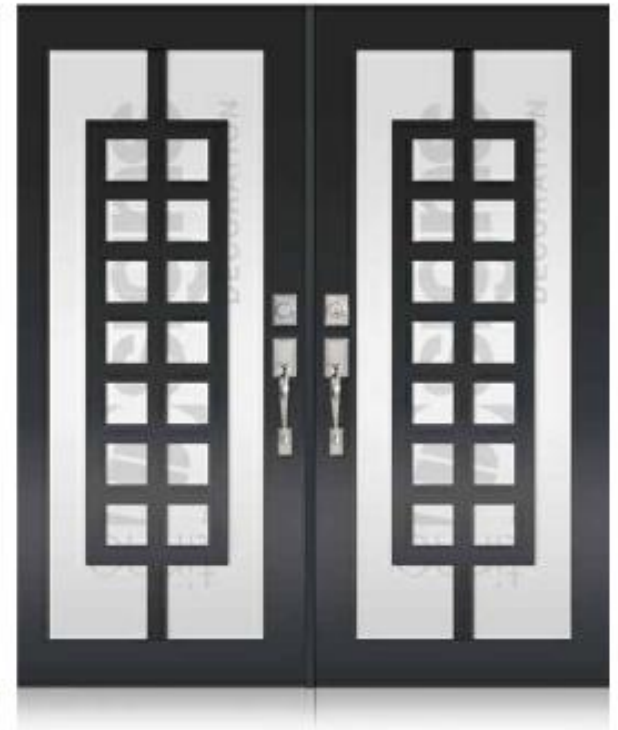

IMPACT DOOR DECORATIONS

TD-DD-B32

TD-DD-B33

TD-DD-B35

DESIGN CODES MEANING GUIDE

DD= DOUBLE DOOR SD= SINGLE DOOR | B= BRONZE W= WHITE BLK= BLACK

(786) 828 – 1813 | 170 W 64 STREET, HIALEAH, FL 33012

* Designs appearance may look different depending on the glass door proportions.