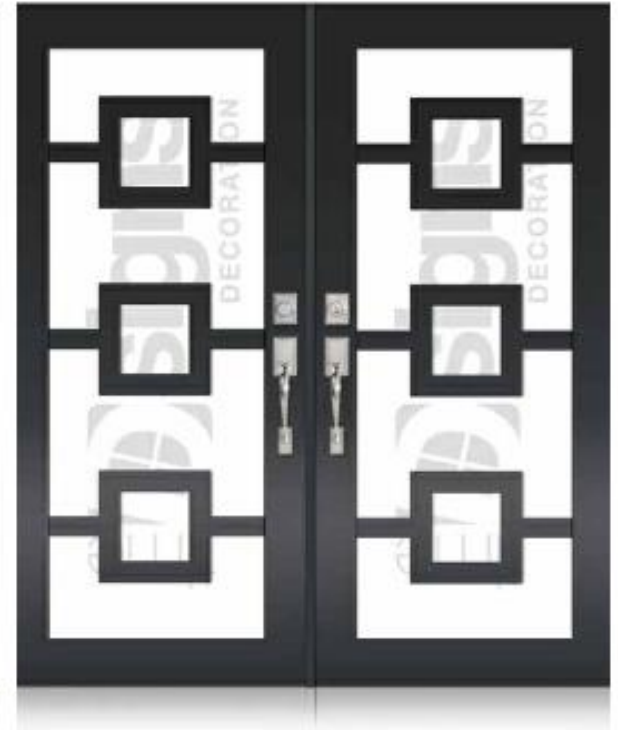

TD-DD-B01

TD-DD-B02

TD-DD-B03

DESIGN CODES MEANING GUIDE

DD= DOUBLE DOOR SD= SINGLE DOOR | B= BRONZE W= WHITE BLK= BLACK

(786) 828 – 1813 | 170 W 64 STREET, HIALEAH, FL 33012

* Designs appearance may look different depending on the glass door proportions.

TD-DD-B12

DESIGN CODES MEANING GUIDE

DD= DOUBLE DOOR SD= SINGLE DOOR | B= BRONZE W= WHITE BLK= BLACK

(786) 828 – 1813 | 170 W 64 STREET, HIALEAH, FL 33012

* Designs appearance may look different depending on the glass door proportions.

IMPACT DOOR DECORATIONS

TD-DD-B60

TD-DD-B61

TD-DD-B62

DESIGN CODES MEANING GUIDE

DD= DOUBLE DOOR **SD= SINGLE DOOR** | **B= BRONZE** **W= WHITE** **BLK= BLACK**

(786) 828 – 1813 | 170 W 64 STREET, HIALEAH, FL 33012