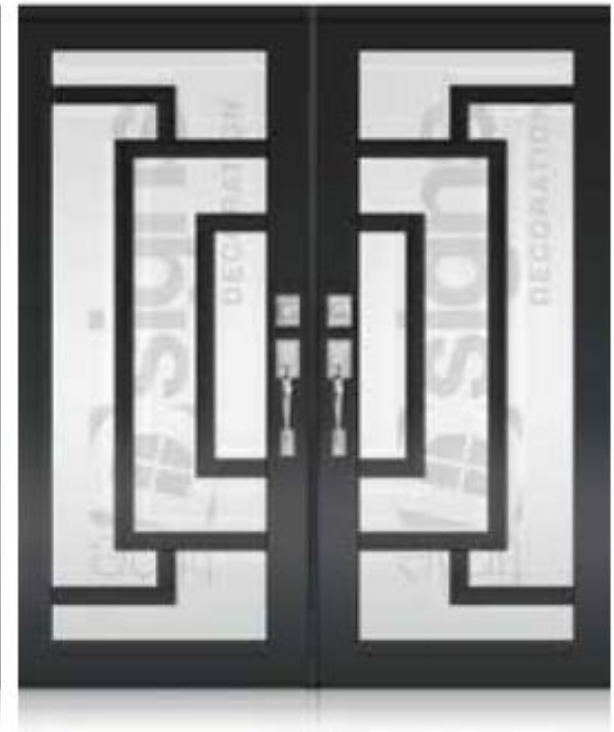

IMPACT DOOR DECORATIONS

TD-DD-B07

TD-DD-B08

TD-DD-B09

DESIGN CODES MEANING GUIDE

DD= DOUBLE DOOR **SD= SINGLE DOOR** | **B= BRONZE** **W= WHITE** **BLK= BLACK**

(786) 828 – 1813 | 170 W 64 STREET, HIALEAH, FL 33012