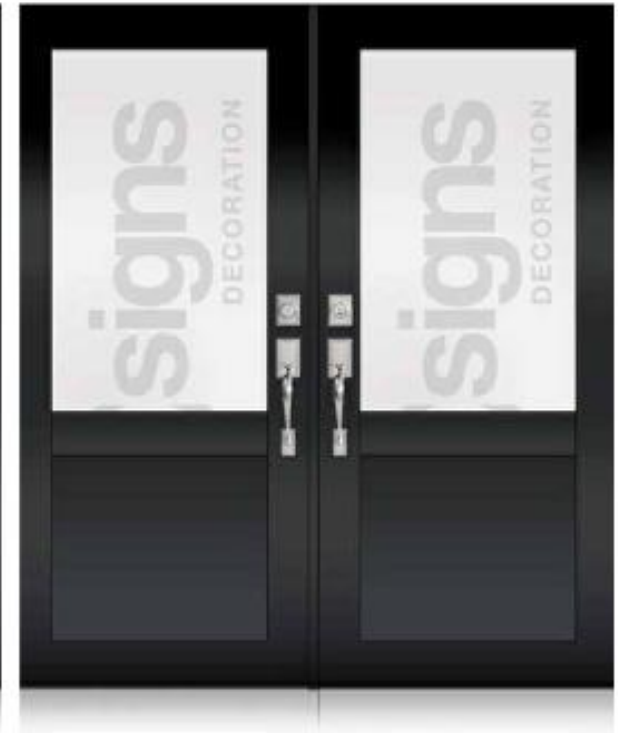

IMPACT DOOR DECORATIONS

TD-DD-B45

TD-DD-B46

TD-DD-B47

DESIGN CODES MEANING GUIDE

DD= DOUBLE DOOR **SD= SINGLE DOOR** | **B= BRONZE** **W= WHITE** **BLK= BLACK**

(786) 828 – 1813 | 170 W 64 STREET, HIALEAH, FL 33012