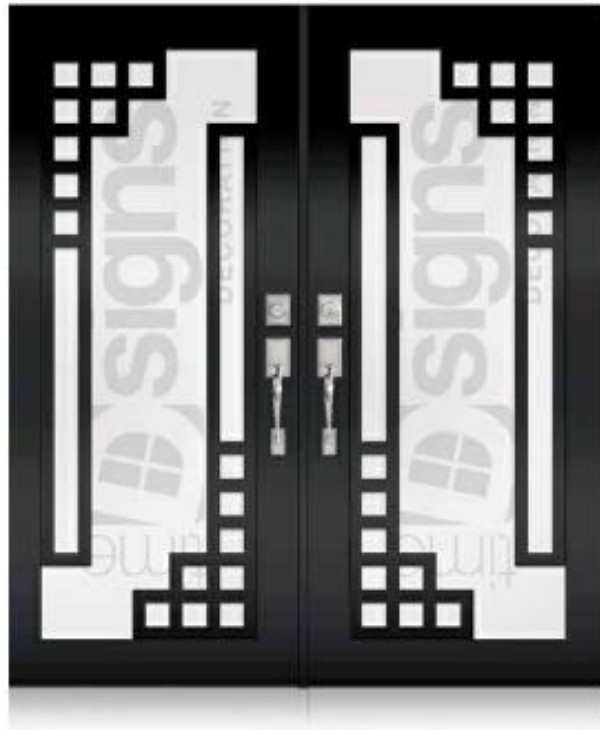

IMPACT DOOR DECORATIONS

TD-DD-BLK22