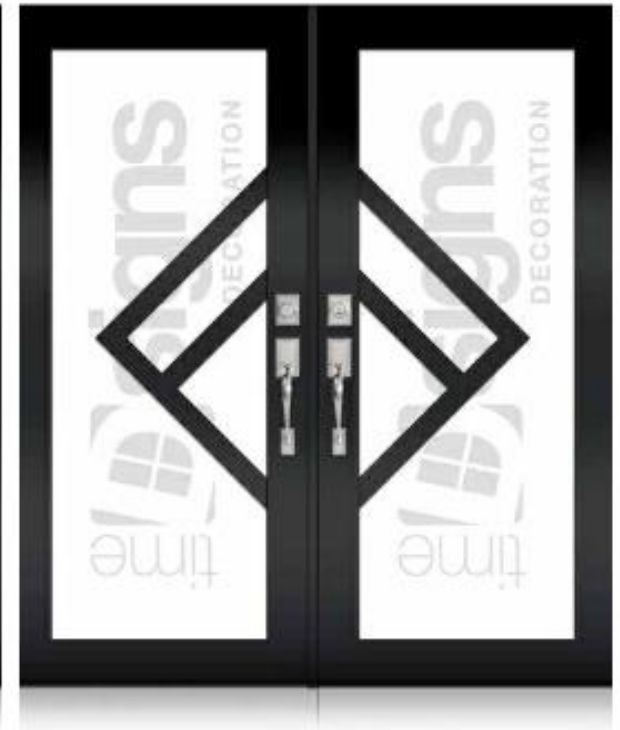

IMPACT DOOR DECORATIONS

TD-DD-BLK63

TD-DD-BLK64

TD-DD-BLK65

DESIGN CODES MEANING GUIDE

DD= DOUBLE DOOR **SD= SINGLE DOOR** | **B= BRONZE** **W= WHITE** **BLK= BLACK**

(786) 828 – 1813 | 170 W 64 STREET, HIALEAH, FL 33012