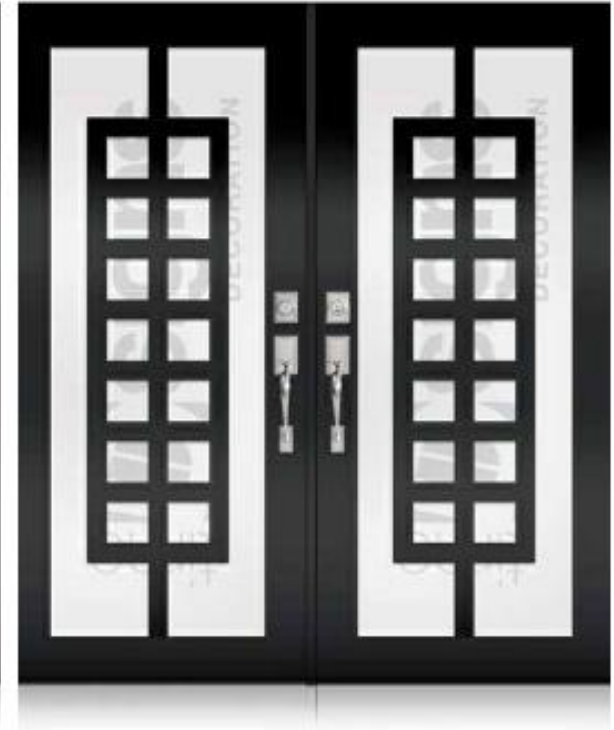

TD-DD-BLK35

DESIGN CODES MEANING GUIDE

DD= DOUBLE DOOR SD= SINGLE DOOR | B= BRONZE W= WHITE BLK= BLACK

(786) 828 – 1813 | 170 W 64 STREET, HIALEAH, FL 33012

* Designs appearance may look different depending on the glass door proportions.