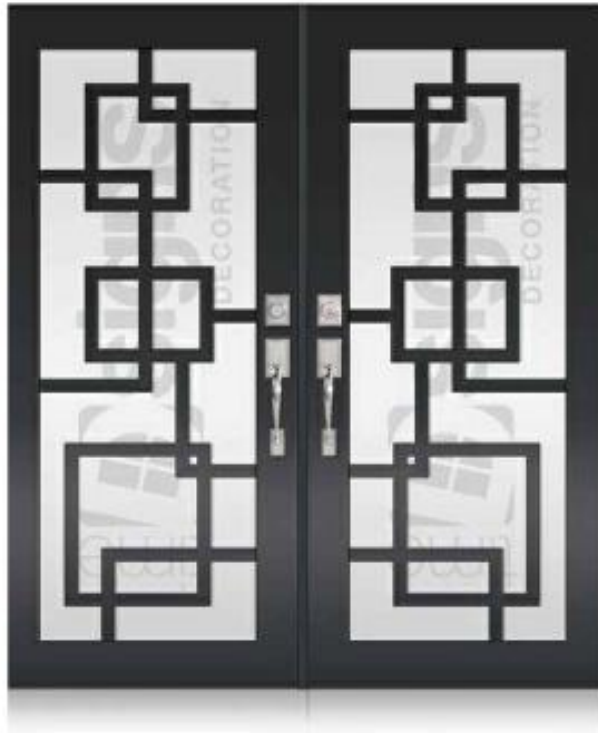

IMPACT DOOR DECORATIONS

TD-DD-B45