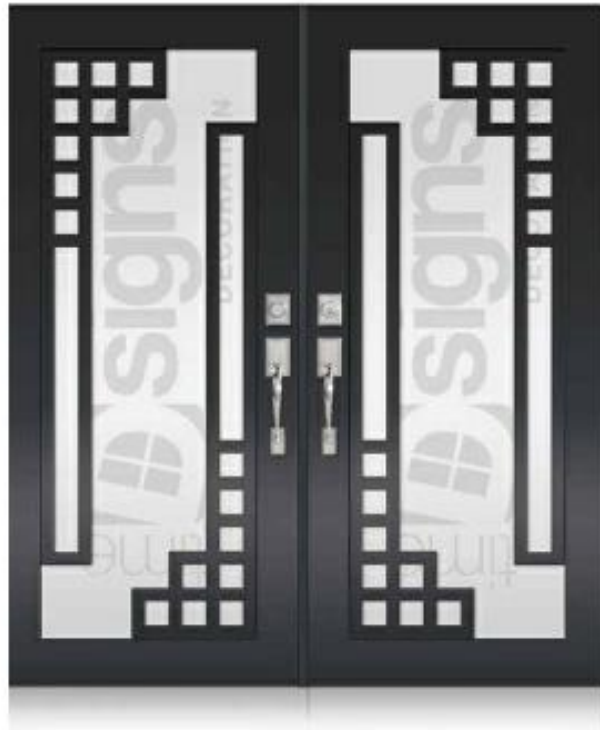

IMPACT DOOR DECORATIONS

TD-DD-B22